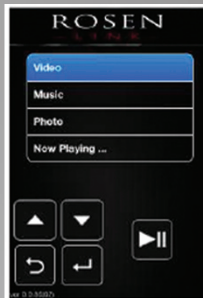

APP BASED CONTROLS